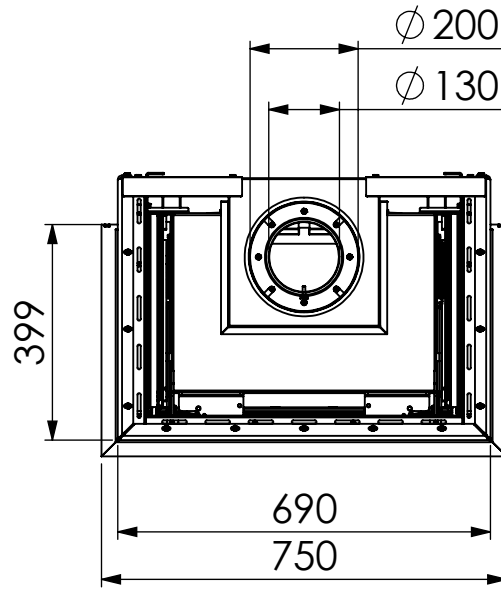

# Maestro 60/3 Tall RCH

# Maestro 60/3 Tall RCH

8S B=110 (70)